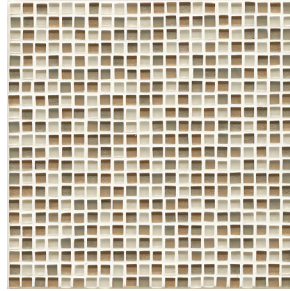

AECMANPUTMBGMC
Put A Ring On It