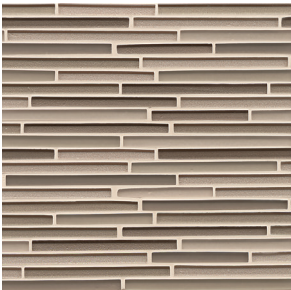

Available Blends

AECMANMAKMRIGMC
Make It Platinum