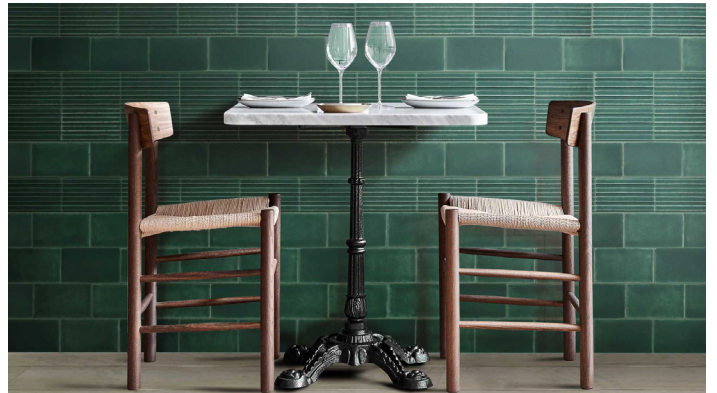

I Can't Kelp Myself
Matte Deco Tile - **KE**

Sea Salty, But Sweet
Matte Field Tile - **SA**

Sea Salty, But Sweet
Matte Deco Tile - **SA**

Feeling Cra-Sea
Matte Field Tile - **SE**

Feeling Cra-Sea
Matte Deco Tile - **SE**

Wall: I Can't Kelp Myself in Both, Matte Field Tile & Matte Deco Tile

Doing Just Swell
Matte Field Tile - **SW**

Doing Just Swell
Matte Deco Tile - **SW**

Available Patterns

AECEMO••46M
4" x 6" Matte Field Tile