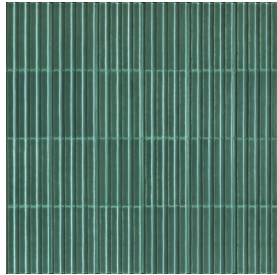

EMOCEANS

Available Colors

Making Anemones
Matte Field Tile - **AN**

Making Anemones
Matte Deco Tile - **AN**

Resting Beach Face
Matte Field Tile - **BE**

Resting Beach Face
Matte Deco Tile - **BE**

I Can't Kelp Myself
Matte Field Tile - **KE**

I Can't Kelp Myself
Matte Deco Tile - **KE**

Sea Salty, But Sweet
Matte Field Tile - **SA**

Sea Salty, But Sweet
Matte Deco Tile - **SA**

Feeling Cra-Sea
Matte Field Tile - **SE**

Feeling Cra-Sea
Matte Deco Tile - **SE**

Wall: I Can't Kelp Myself in Both, Matte Field Tile & Matte Deco Tile

Doing Just Swell
Matte Field Tile - **SW**

Doing Just Swell
Matte Deco Tile - **SW**

Available Patterns

AECEMO••46M
4" x 6" Matte Field Tile