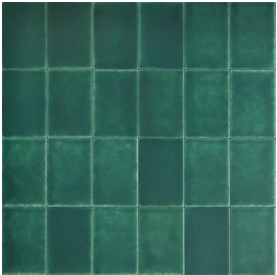

EMOCEANS

Available Colors

Making Anemones
Matte Field Tile - **AN**

Making Anemones
Matte Deco Tile - **AN**

Resting Beach Face
Matte Field Tile - **BE**

Resting Beach Face
Matte Deco Tile - **BE**

I Can't Kelp Myself
Matte Field Tile - **KE**

I Can't Kelp Myself
Matte Deco Tile - **KE**

Sea Salty, But Sweet
Matte Field Tile - **SA**

Sea Salty, But Sweet
Matte Deco Tile - **SA**

Feeling Cra-Sea
Matte Field Tile - **SE**

Feeling Cra-Sea
Matte Deco Tile - **SE**

Wall: I Can't Kelp Myself in Both, Matte Field Tile & Matte Deco Tile

Doing Just Swell
Matte Field Tile - **SW**

Doing Just Swell
Matte Deco Tile - **SW**

Available Patterns

AECEMO••46M
4" x 6" Matte Field Tile

AECEMO••46DECO
4" x 6" Matte Deco Tile

AECEMO••LNR
1/2" x 6" Matte Liner

Applications

Interior Floor	Interior Wall	Exterior Floor	Exterior Wall	Shower Floor	Shower Wall	Counter Top	Pool/Fountain
*Field Tile Residential Only	Yes	No	No	No	Yes	No	No